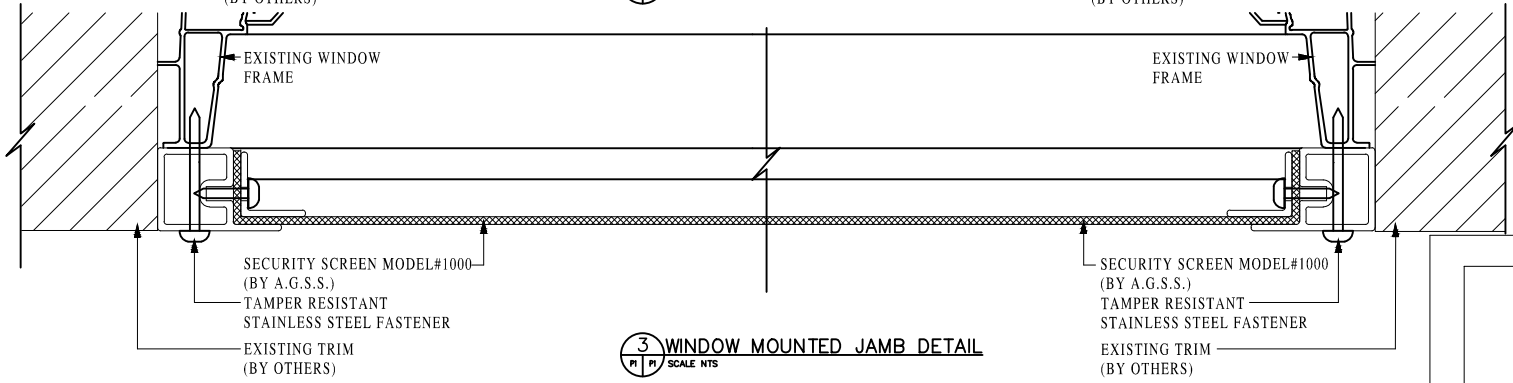

2 TRIM MOUNTED JAMB DETAIL
SCALE NTS

3 WINDOW MOUNTED JAMB DETAIL
SCALE NTS