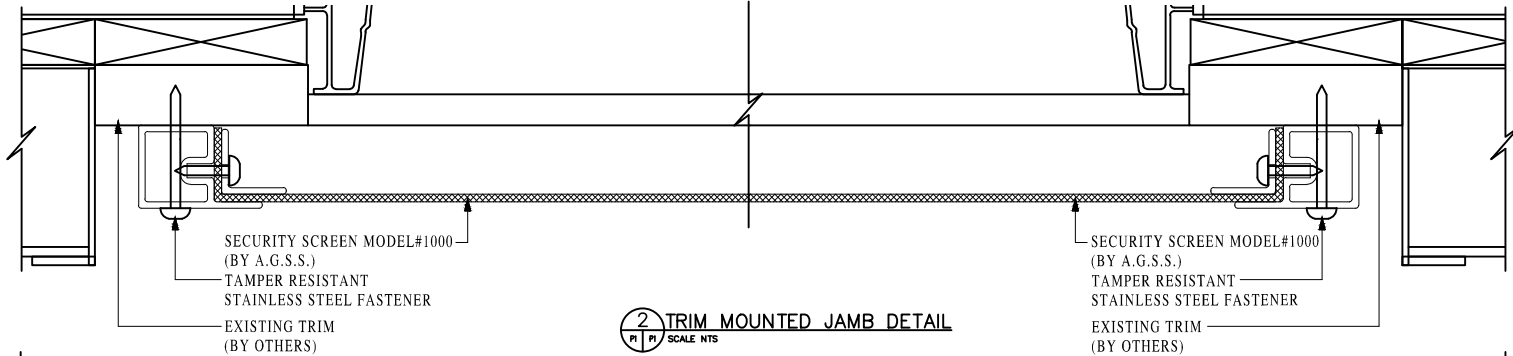

MODEL TYPE:
• #1000