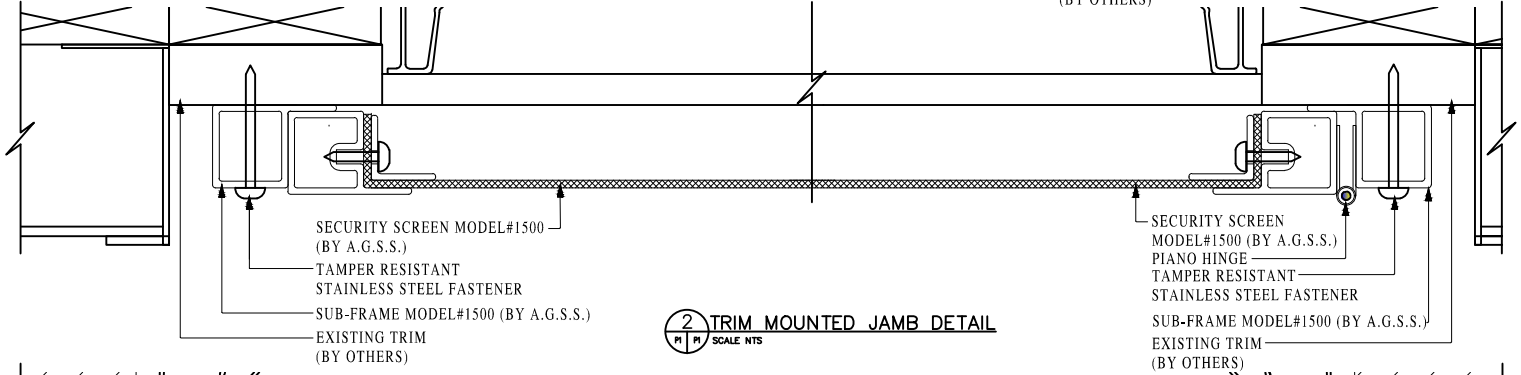

1 TYP. SUBSTRATE JAMB DETAIL
SCALE NTS

MODEL TYPE:
• #1500