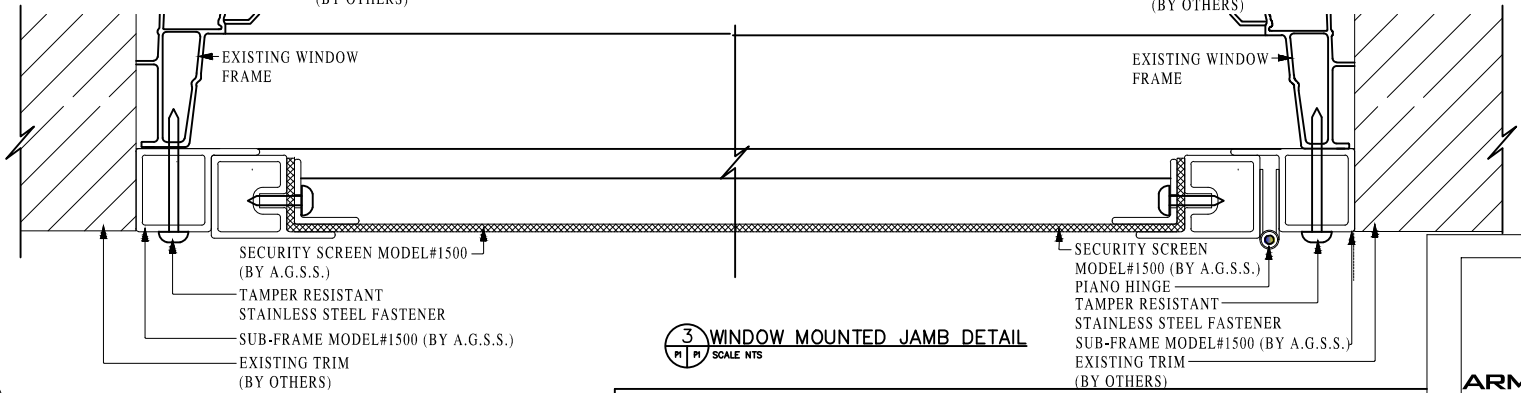

2 TRIM MOUNTED JAMB DETAIL
SCALE NTS

3 WINDOW MOUNTED JAMB DETAIL
SCALE NTS